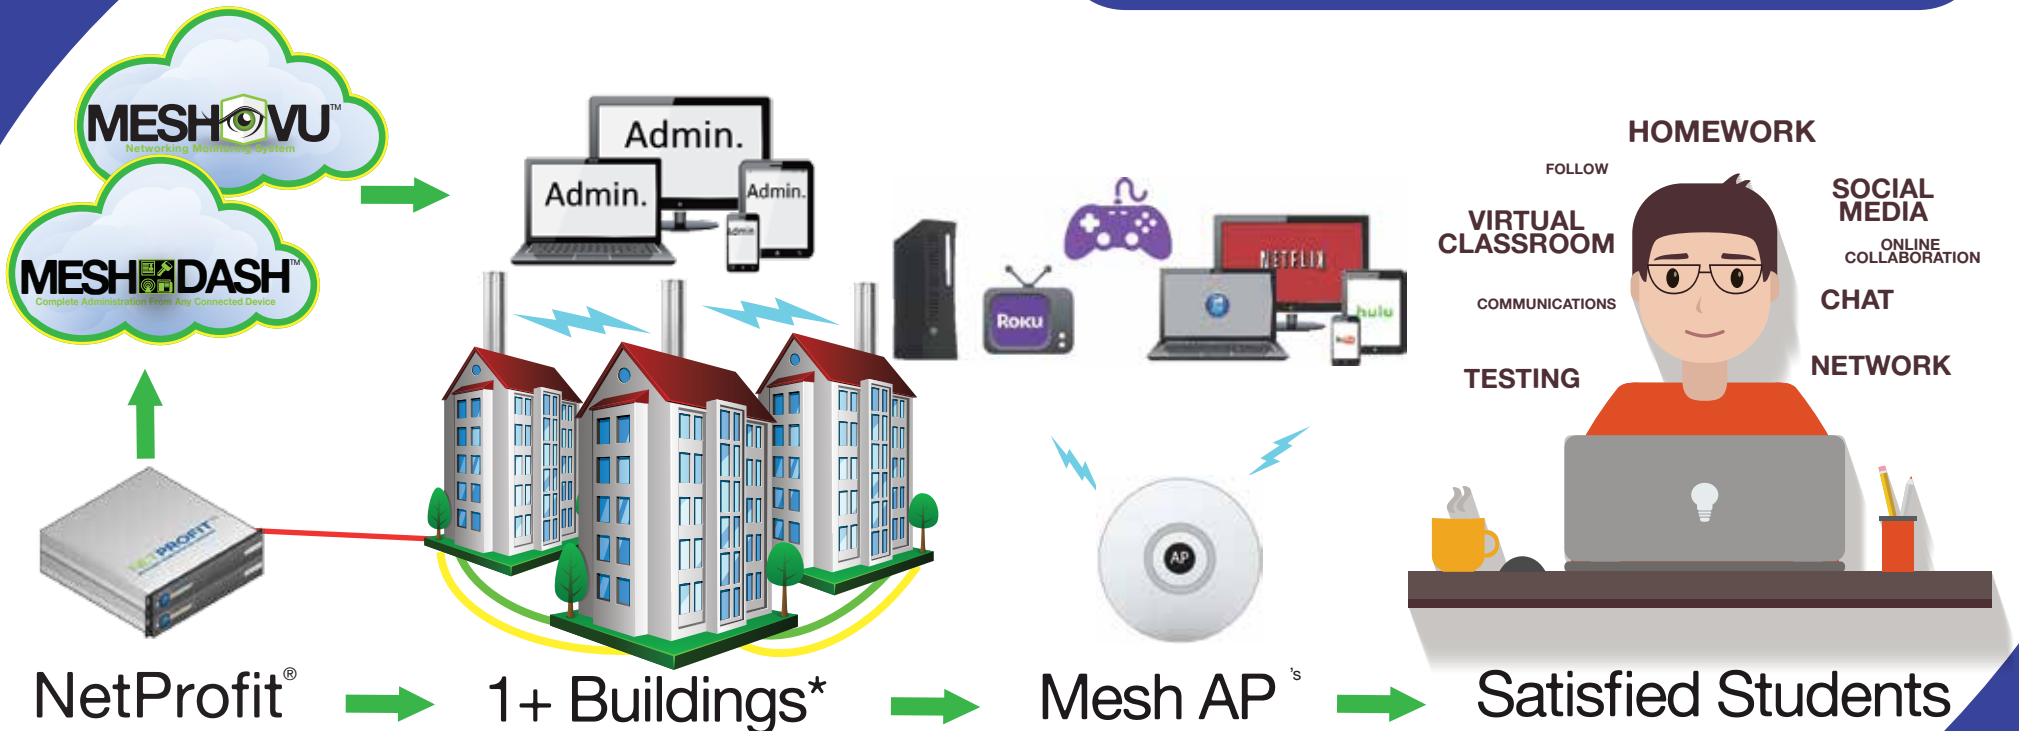

Reduce IT Management Costs, Increase Revenue & Residential Satisfaction

*Offer Premier Internet Services Your Student's Demand
Free Up Staff Time to Focus on Resident Experience*

- **High Speed Internet:** property wide custom Internet & video options
- **Bandwidth Management:** tiered predefined service level plans
- **Optional Upgrade Plans:** offer free and/or paid plans via student interface
- **Site Wide Wi-Fi:** students have Internet service anywhere on property
- **Intuitive Student Interface:** authentication, multiple devices per student account, reporting, plan upgrades

*Reduce Bandwidth Provisioning,
IT and Help Desk Support Costs*

- **Monitor, manage, and monetize** your bandwidth resource
- Custom property ancillary service revenue stream modeling
- Substantially reduce Internet speed & service student complaints
- Automated student Internet on-boarding and authentication
- Administration dashboard to manage Internet health and resident status remotely or on-site, without an IT degree
- 24/7 site monitoring system & 24/7 student help desk options for 24/7 peace of mind

- Improve student satisfaction
- Increase management control
- Reduce provisioning costs
- Additional revenue opportunities

*Buildings can be networked 3 ways, via underground ● cat5e/cat6, ● fiber, or ● over the air via PtP or PtMP antennas.

- **Superior** bandwidth management and optimization
- **Intuitive** administrator dashboard
- **Real** time billing solution
- **Lower** IT support and administration costs
- **Instant** site and account usage reporting
- **Effective** device management
- **Streaming** video optimization
- **Eliminate** buffering
- **Stop** first come first serve abuse
- **Tiered** service level plans